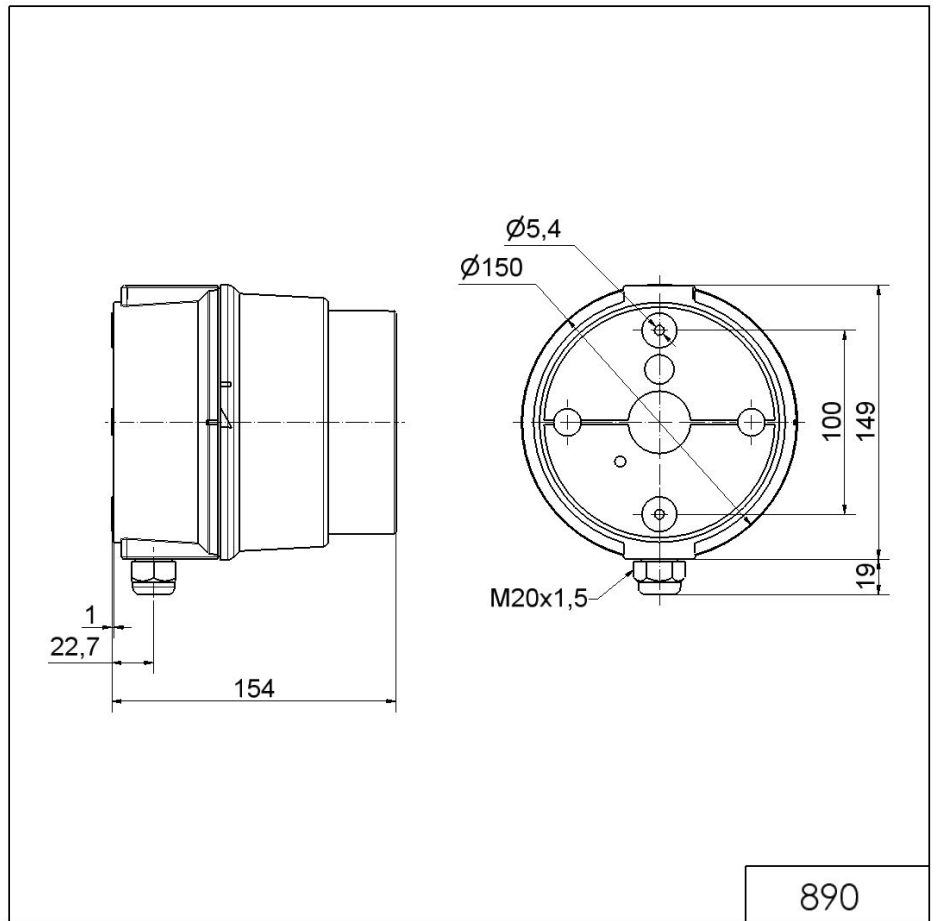

Traffic Lights / LED Light / LED Traffic Light 890
LED Perm. Beacon BWM 115-230VAC YE

DRAWING

! For additional installation and mounting information, refer to the appropriate user guide at www.werma.com. This printed copy is for information only and is subject to alteration.